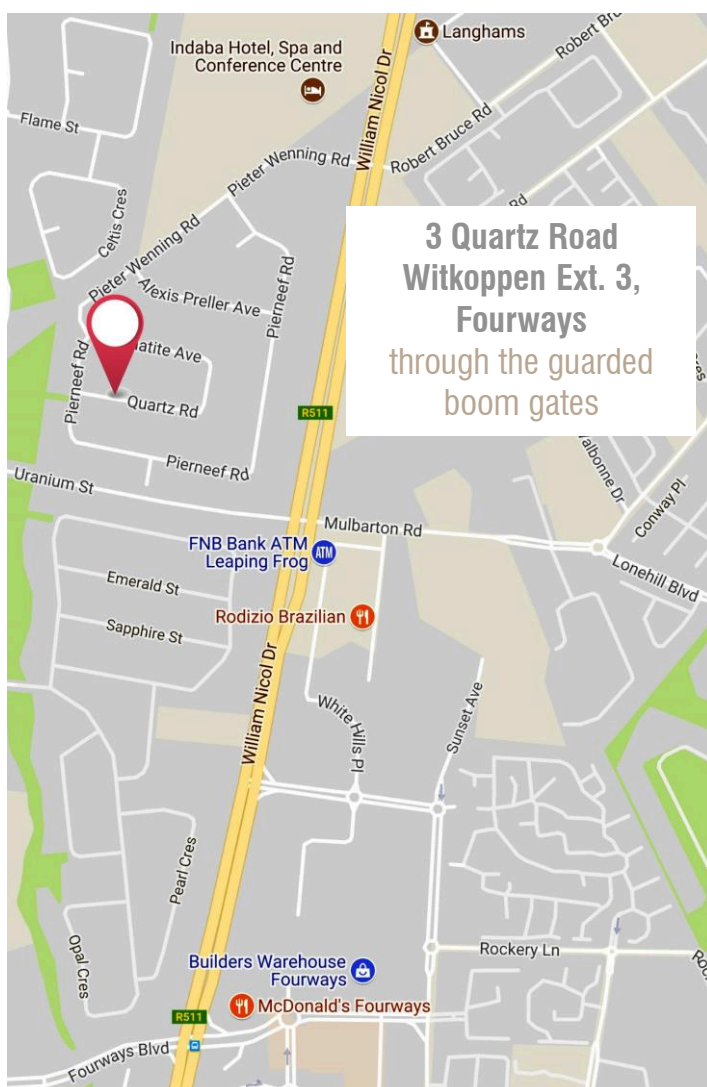

STUDENT & PENSIONERS

20% Discount on all pricing

except on 10 Day 1st Timer Special

All package pricing includes VAT

TERMS & CONDITIONS

10 Day Special applies to local residents only

Packages are STRICTLY non-refundable,
non-transferable and non-extendable