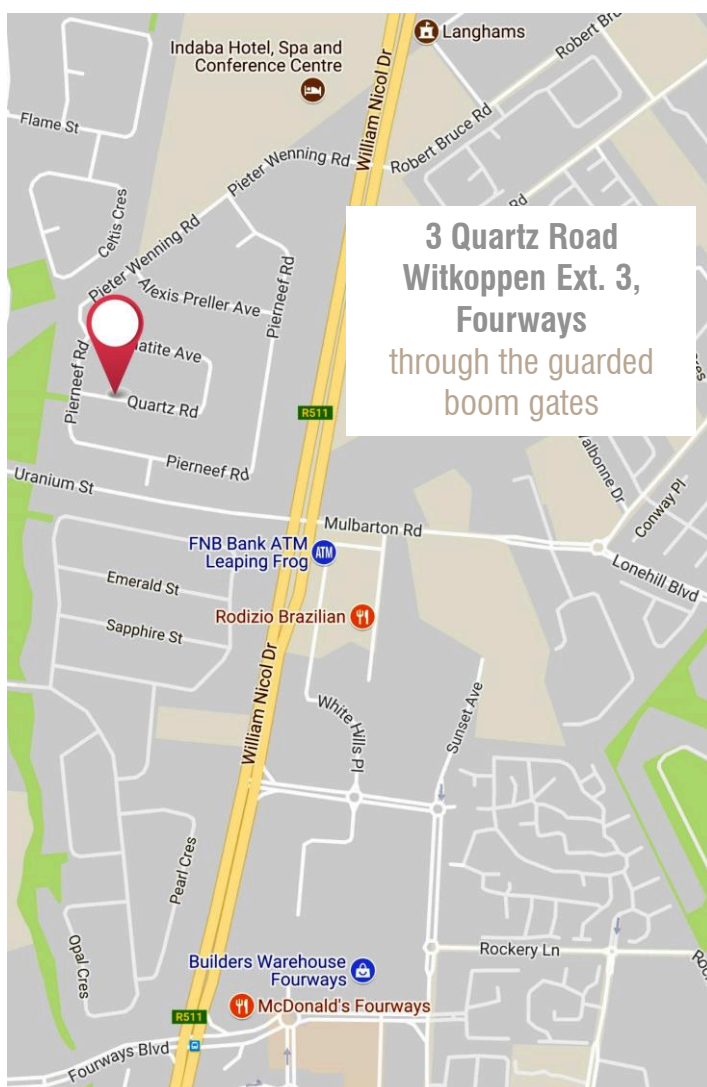

All package pricing includes VAT

**3 Quartz Road
Witkoppen Ext. 3,
Fourways**
through the guarded
boom gates

TERMS & CONDITIONS

10 Day Special applies to local residents only

Packages are STRICTLY non-refundable,
non-transferable and non-extendable